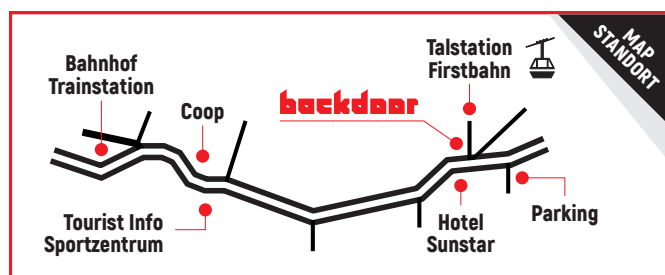

MAP STANDORT

Backdoor
Snowboard, Ski, Bike
& Running Shop
Dorfstrasse 179
3818 Grindelwald
Switzerland

SCAN THE QR-CODE
TO FIND THE WAY
TO OUR SHOP